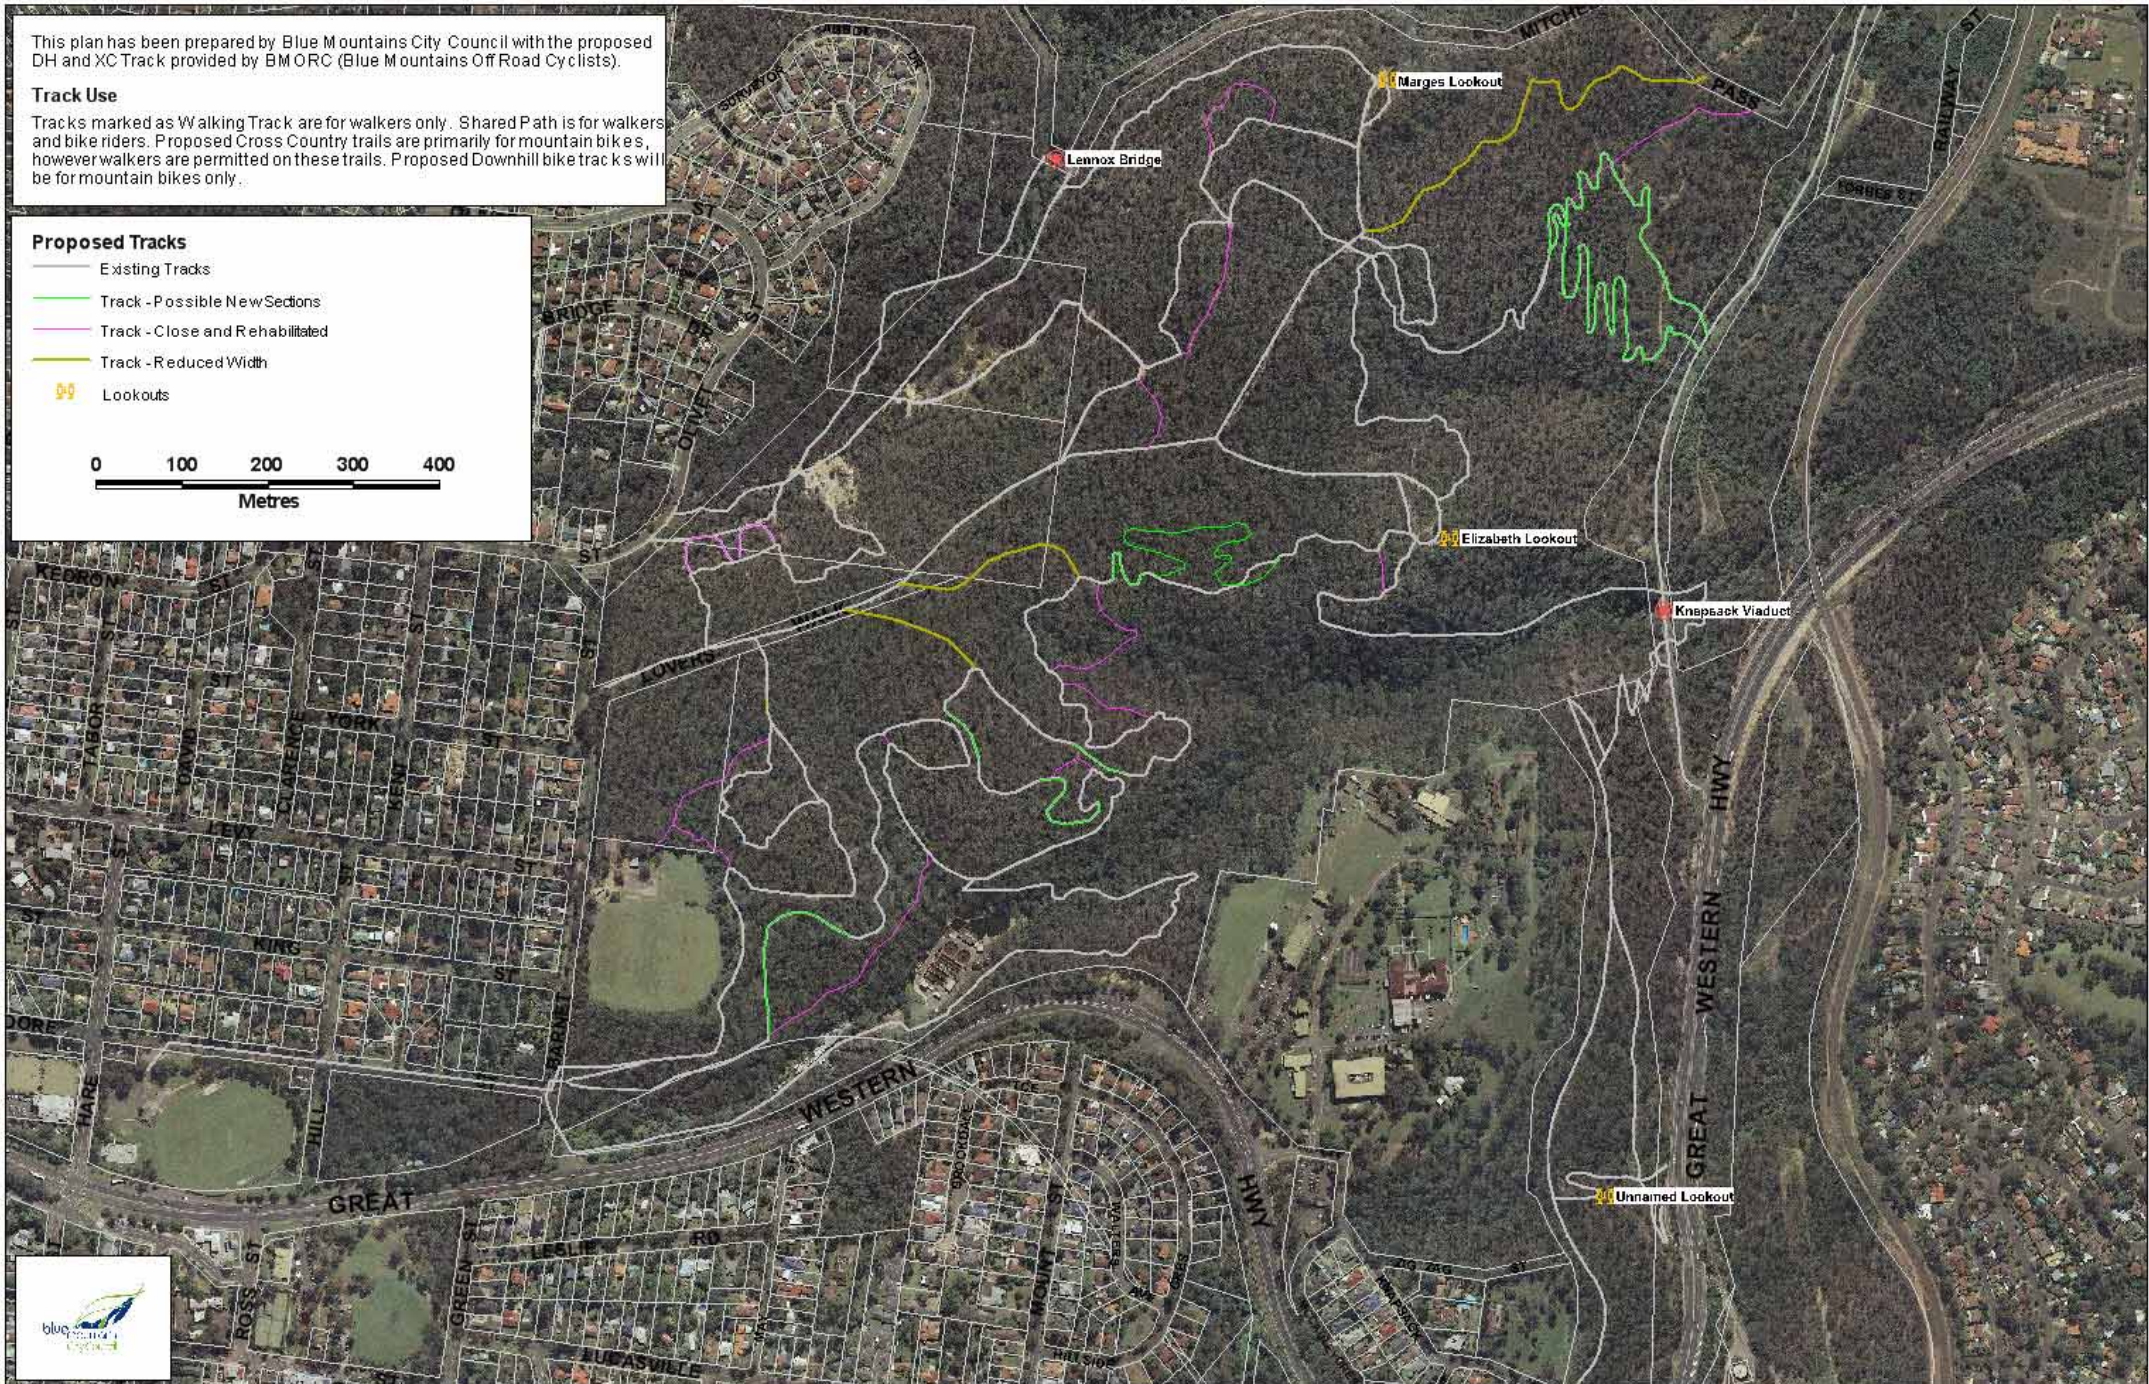

Track Use

Tracks marked as Walking Track are for walkers only. Shared Path is for walkers and bike riders. Proposed Cross Country trails are primarily for mountain bikes, however walkers are permitted on these trails. Proposed Downhill bike tracks will be for mountain bikes only.

Proposed Cross Country Trails

- Shared Path - Walkers & Bike Riding
- Primary XC Trail
- Secondary XC Trail

Other Features

- Walking Track
- Lookouts

MAP 2 - DRAFT TRACK PLAN FOR KNAPSACK RESERVE - OCTOBER 2010

Proposed Tracks

- Existing Tracks
- Track - Possible New Sections
- Track - Close and Rehabilitated
- Track - Reduced Width
- Lookouts

MAP 3 - DRAFT TRACK PLAN FOR KNAPSACK RESERVE - OCTOBER 2010

This plan has been prepared by Blue Mountains City Council with the proposed DH and XC Track provided by BMORC (Blue Mountains Off Road Cyclists).

Proposed Downhill Tracks

- Option A - Preferred Realignment
- Option B - Alternative Realignment Using Existing Track

Proposed Cross Country Trails

- Shared Path - Walkers and Bike Riding
- Walking Track
- Lookout