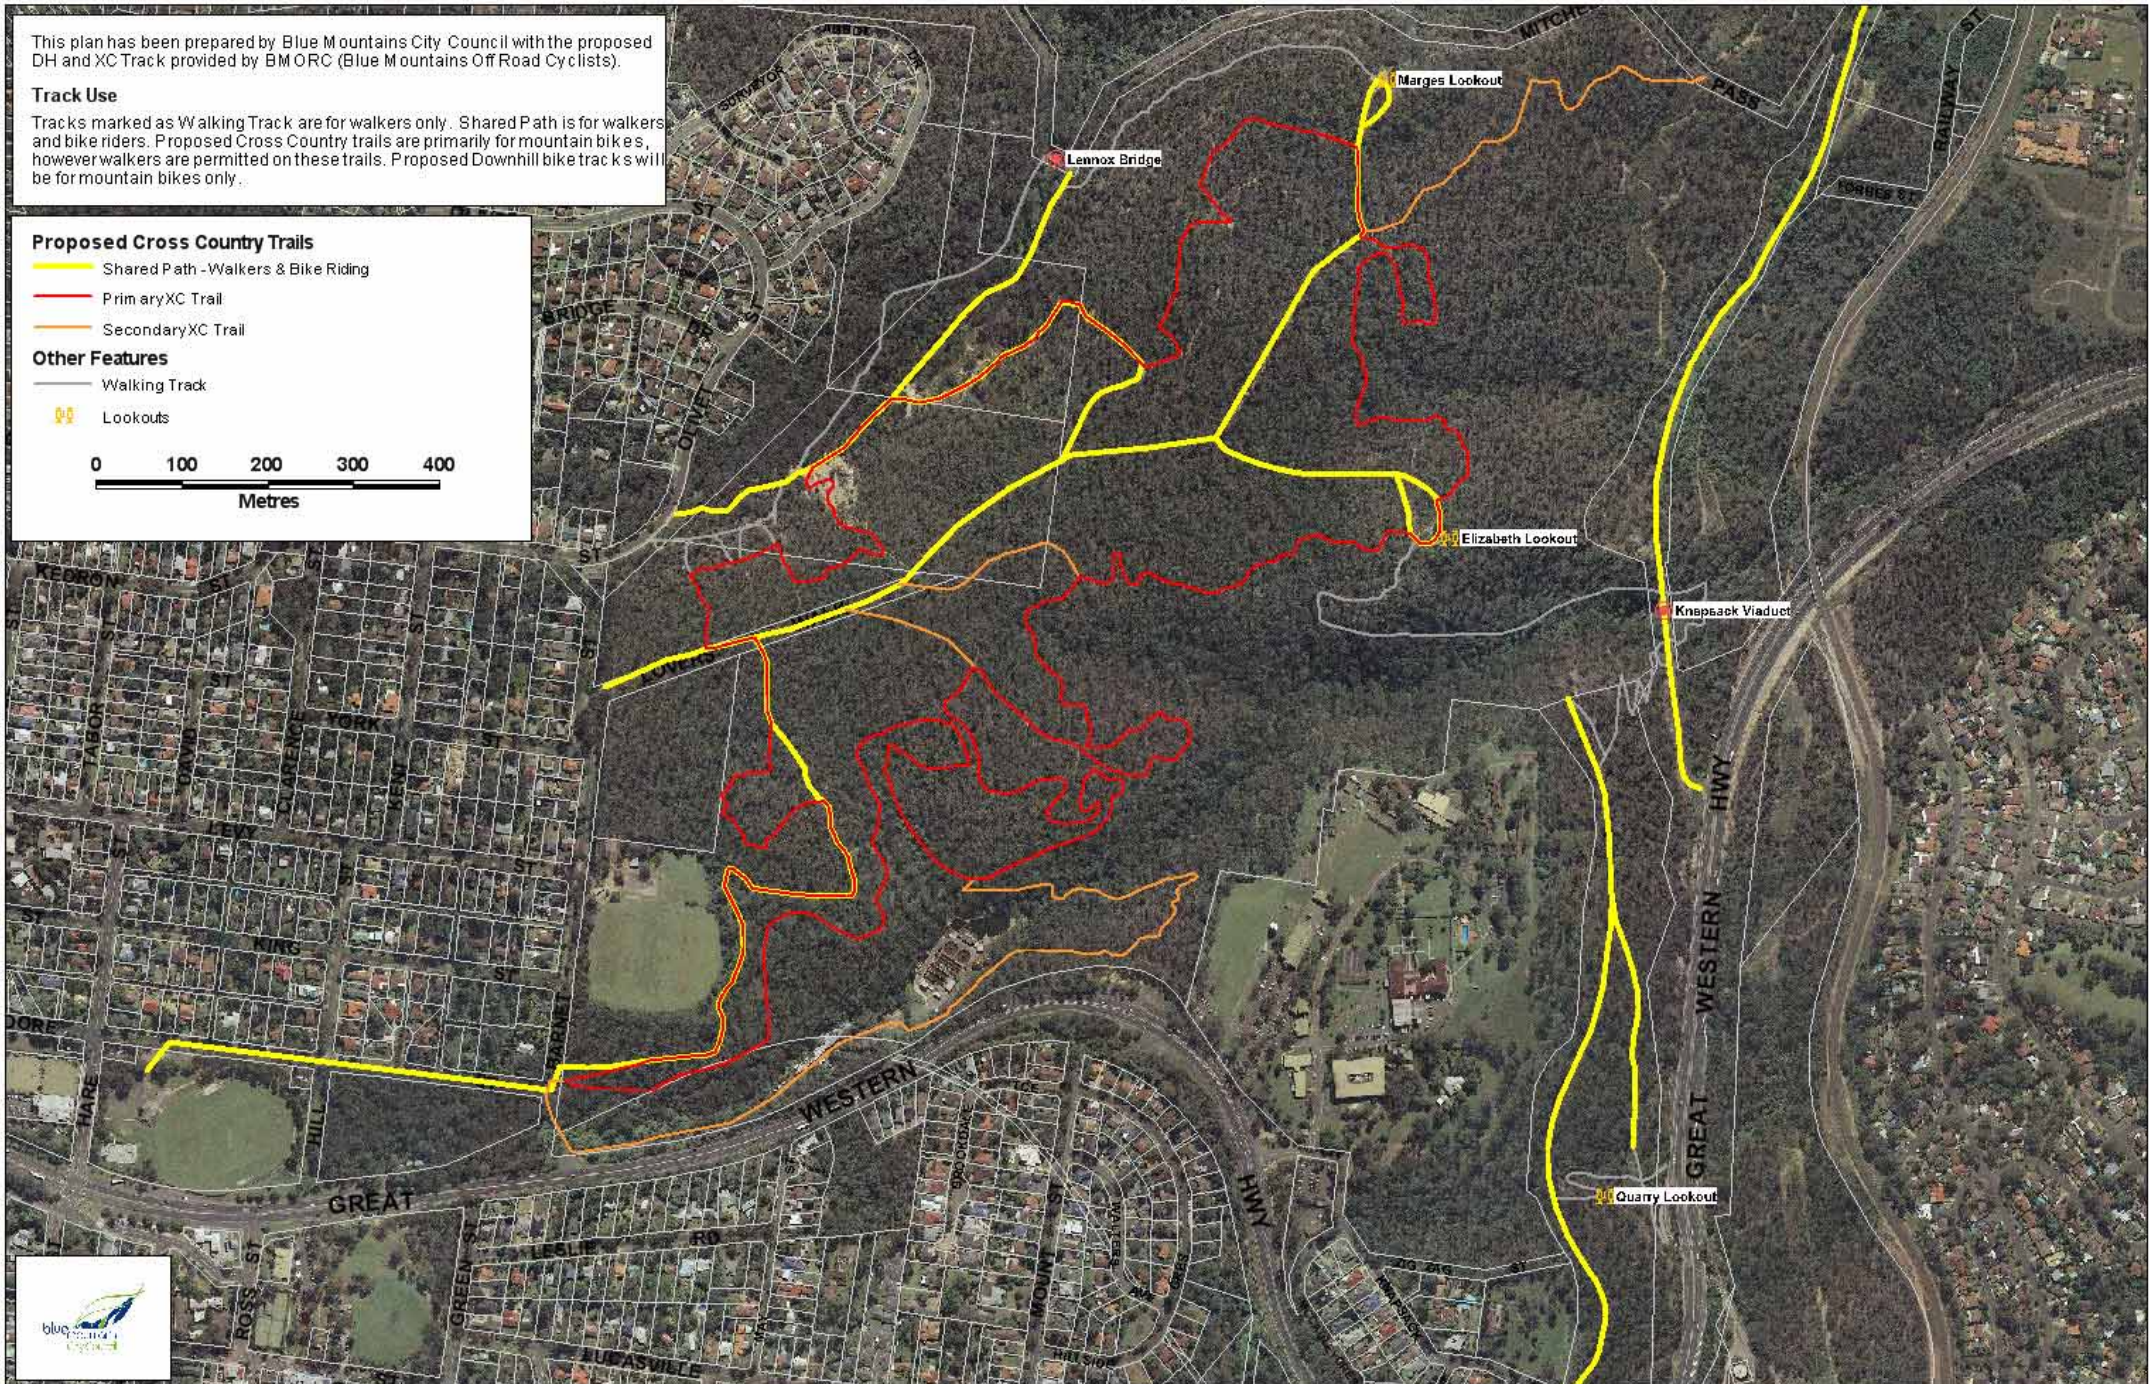

Track Use

Tracks marked as Walking Track are for walkers only. Shared Path is for walkers and bike riders. Proposed Cross Country trails are primarily for mountain bikes, however walkers are permitted on these trails. Proposed Downhill bike tracks will be for mountain bikes only.

Proposed Cross Country Trails

- Shared Path - Walkers & Bike Riding
- Primary XC Trail
- Secondary XC Trail

Other Features

- Walking Track
- Lookouts

MAP 2 - DRAFT TRACK PLAN FOR KNAPSACK RESERVE - OCTOBER 2010

Proposed Tracks

- Existing Tracks
- Track - Possible New Sections
- Track - Close and Rehabilitated
- Track - Reduced Width
- Lookouts

MAP 3 - DRAFT TRACK PLAN FOR KNAPSACK RESERVE - OCTOBER 2010

This plan has been prepared by Blue Mountains City Council with the proposed DH and XC Track provided by BMORC (Blue Mountains Off Road Cyclists).

Proposed Downhill Tracks

- Option A - Preferred Realignment
- Option B - Alternative Realignment Using Existing Track

Proposed Cross Country Trails

- Shared Path - Walkers and Bike Riding
- Walking Track
- Lookout